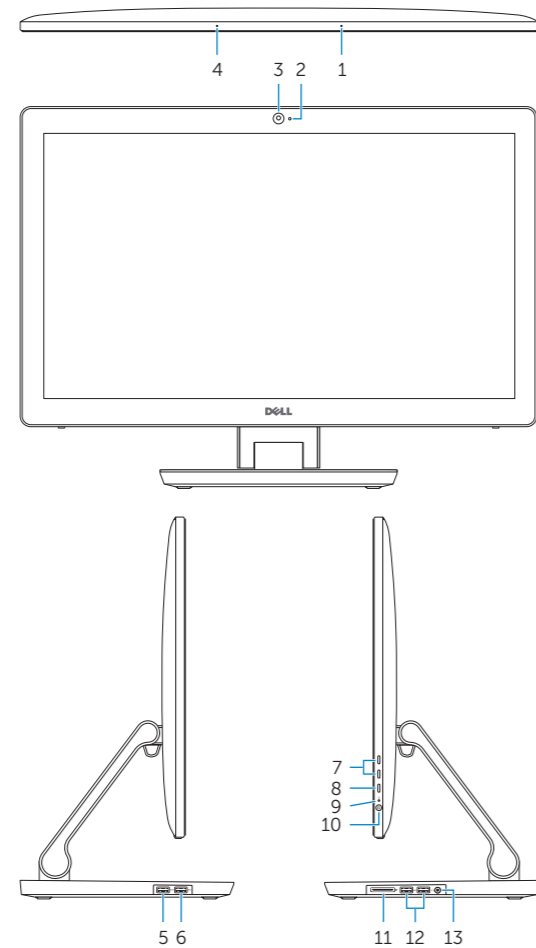

## Features

Özellikler | Tính năng | الميزات

1. Right microphone
2. Camera-status light
3. Camera
4. Left microphone
5. USB 3.0 port (supports fast charging)
6. USB 3.0 port
7. Brightness control buttons (2)
8. Input-source selection/screen-off
9. Hard-drive activity light
10. Power button
11. Media-card reader
12. USB 3.0 ports (2)
13. Headset port
14. Audio-out port
15. Network port
16. USB 2.0 ports (2)
17. HDMI-out port
18. HDMI-in port
19. Power-adaptor port
20. Service Tag label