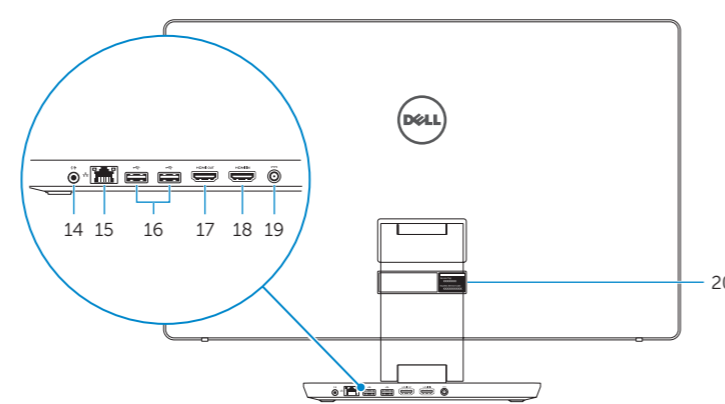

## Features

Özellikler | Tính năng | الميزات

1. Right microphone
2. Camera-status light
3. Camera
4. Left microphone
5. USB 3.0 port (supports fast charging)
6. USB 3.0 port
7. Brightness control buttons (2)
8. Input-source selection/screen-off
9. Hard-drive activity light
10. Power button
11. Media-card reader
12. USB 3.0 ports (2)
13. Headset port
14. Audio-out port
15. Network port
16. USB 2.0 ports (2)
17. HDMI-out port
18. HDMI-in port
19. Power-adaptor port
20. Service Tag label